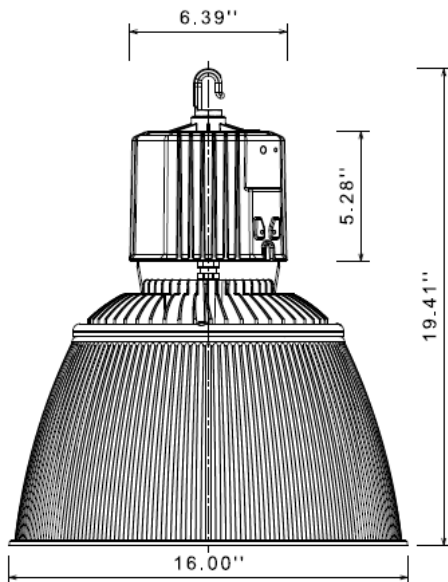

**Mounting:** Hook, 18/3 5' SJO cord with connector

**Weight:** 10lbs

**Listing:** cUL Listed, DLC Premium

**LED Lifespan L70:** 100,000 hours

**Temperature Range:** t

### Ordering Information

Example: HB3-54C-34U-840-12-H-A-D

Product	Type of Construction	Lumen Package	CRI	Kelvin	Input Voltage	Mounting	Optic	Controls
HB3	54C= IP54 Classic	34U=34,000	8=83+	40=4000K 50=5000K	12=120V-277V	H= Hook, Cord, connector P=Pendant	A= Acrylic	D=0-10V N=Nedap IOT Node S=Motion Sensor

#### Options (order separately):

**ECM-1-** Electronic Control Module

**BL-HBL-40-** Bi-level low voltage motion sensor, 13'-40' mounting height, with high bay lens

### Product dimensions & Photometry