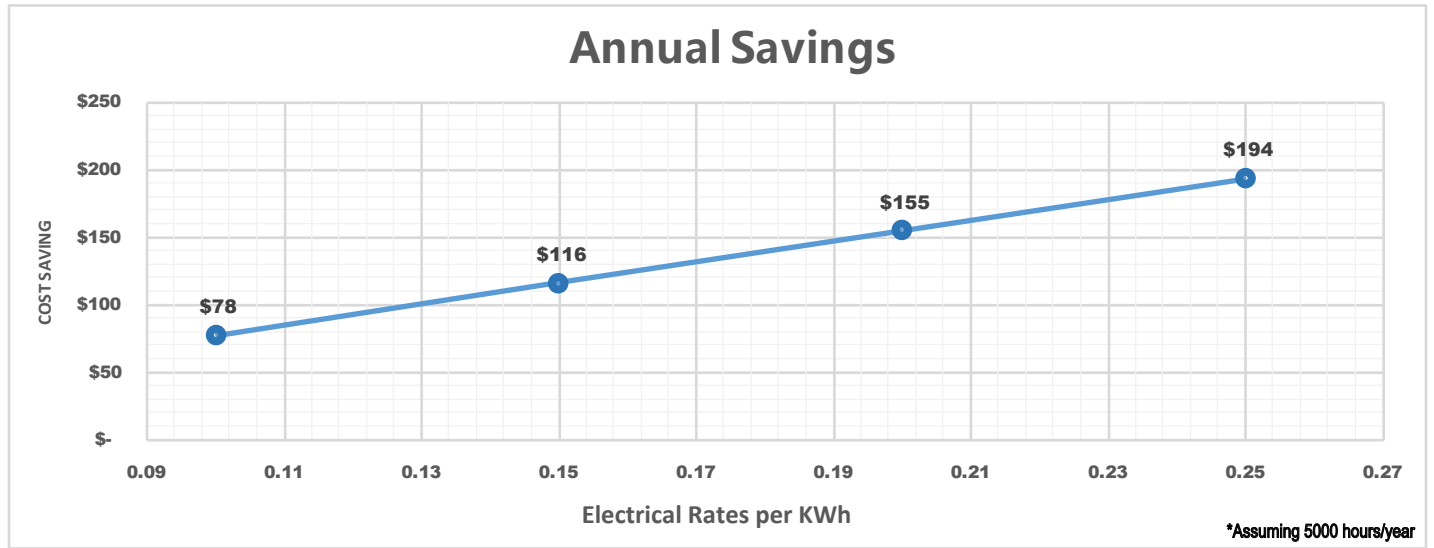

Annual Savings Chart (per fixture)