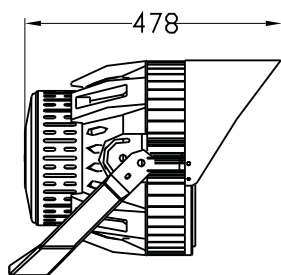

Environmental: Ambient Temperature: -30C to +50C

Ordering Information

Example: SP-300W-850-12

SERIES	WATTAGE	CRI	CCT	INPUT VOLTAGE	UL/DLC MODEL NUMBER		LUMENS	WEIGHT
					Non-dimmable / Dimmable			
SP - Sports Lighting	300W	8 - 80	50- 5000°K	12=100-277V 24=240-480V	HD-SP-300W-X/ HD-SP-300WD-X		39,000 Lm	35lbs
	400W				HD-SP-400W-X/ HD-SP-400WD-X		52,000 Lm	35lbs
	500W				HD-SP-500W-X/ HD-SP-500WD-X		65,000 Lm	35lbs
	600W	7 - 70			HD-SP-600W-X/ HD-SP-600WD-X		78,000 Lm	67lbs
	750W				HD-SP-750W-X/ HD-SP-750WD-X		97,000 Lm	67lbs
	1000W				HD-SP-1000W-X/ HD-SP-1000WD-X		130,000 Lm	67lbs
	1250W				HD-SP-1250W-X/ HD-SP-1250WD-X		156,000 Lm	89lbs

Product Dimensions

300W/400W/500W

600W/750W/1000W/1250W