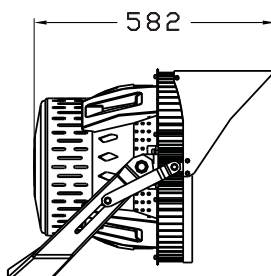

Environmental: Ambient Temperature: -30C to +50C

Ordering Information

Example: SP-300W-850-12

SERIES	WATTAGE	CRI	CCT	INPUT VOLTAGE	UL/DLC MODEL NUMBER		LUMENS	WEIGHT
					Non-dimmable / Dimmable			
SP - Sports Lighting	300W	8 - 80	50- 5000°K	12=100-277V 24=240-480V	HD-SP-300W-X/ HD-SP-300WD-X		39,000 Lm	35lbs
	400W				HD-SP-400W-X/ HD-SP-400WD-X		52,000 Lm	35lbs
	500W				HD-SP-500W-X/ HD-SP-500WD-X		65,000 Lm	35lbs
	600W	7 - 70			HD-SP-600W-X/ HD-SP-600WD-X		78,000 Lm	67lbs
	750W				HD-SP-750W-X/ HD-SP-750WD-X		97,000 Lm	67lbs
	1000W				HD-SP-1000W-X/ HD-SP-1000WD-X		130,000 Lm	67lbs
	1250W				HD-SP-1250W-X/ HD-SP-1250WD-X		156,000 Lm	89lbs

Product Dimensions

300W/400W/500W

600W/750W/1000W/1250W